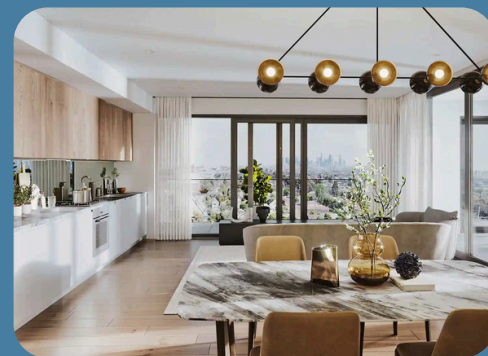

Hub Support Services in SDA

Preston, VIC

Luxury SDA apartments designed for comfort and style

Experience premium supported living in these stunning SDA apartments, filled with natural light and featuring spacious open-plan layouts. Every detail has been carefully designed, from sleek bathrooms with floor-to-ceiling tiles to custom stone-topped joinery, offering a sophisticated and luxurious living experience.

Enjoy seamless indoor-outdoor living year-round on your covered, tiled deck or relax on the communal rooftop terrace, perfect for socialising and taking in the views.

Fully Accessible, High Physical Support, Improved Liveability