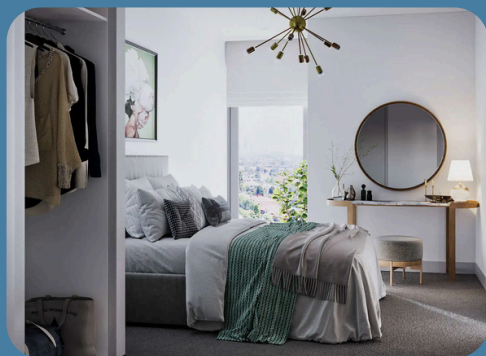

Hub Support Services in SDA

Preston, VIC

Luxury SDA apartments designed for comfort and style

Experience premium supported living in these stunning SDA apartments, filled with natural light and featuring spacious open-plan layouts. Every detail has been carefully designed, from sleek bathrooms with floor-to-ceiling tiles to custom stone-topped joinery, offering a sophisticated and luxurious living experience.

Enjoy seamless indoor-outdoor living year-round on your covered, tiled deck or relax on the communal rooftop terrace, perfect for socialising and taking in the views.

Fully Accessible, High Physical Support, Improved Liveability

Own Space

2 Bedroom

2 Bathroom

Find Out More Arrange a Meet & Greet

Call Benal on 0437 806 059 or
Call Nextt on 1300 369 568

Email hellosil@nextt.com.au