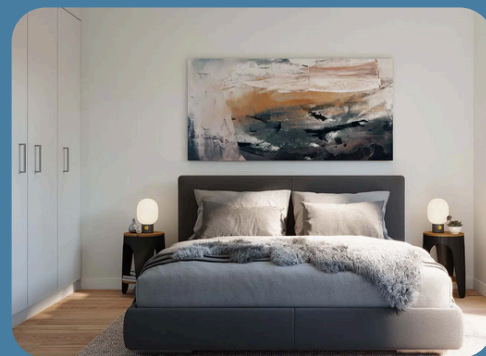

Supported Independent Living in SDA
Broadmeadows, VIC

Modern and inviting villa with seamless indoor-outdoor living

Step into this beautifully designed villa, offering a spacious bedroom with a private ensuite and a bright, open-plan kitchen and living area. The seamless layout flows effortlessly into the outdoor entertaining space, creating the perfect balance of comfort and style.

Enjoy modern living in a home that combines functionality with a welcoming atmosphere.

Robust

Own Space, 1:1 SIL

1 Bedroom

1 Bathroom

Find Out More Arrange a Meet & Greet

Call **Benal** on 0437 806 059 or
Call **Nextt** on 1300 369 568