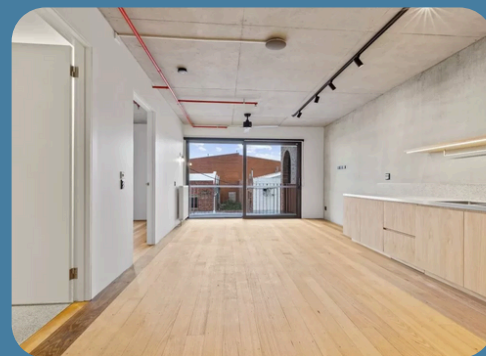

## Modern SDA apartments with rooftop garden

Experience comfortable and accessible living in these Specialist Disability Accommodation apartments.

Residents can enjoy a shared rooftop garden, along with 24-hour access to a shared laundry room and partially covered drying space. Located just minutes from Ballarat Train Station. Enjoy peace of mind with concierge-style 24/7 supports with Nextt Shared Support Hub onsite.