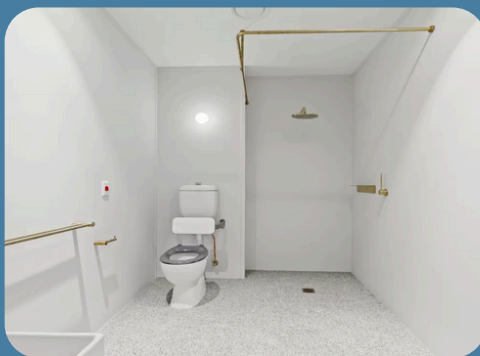

## Modern SDA apartments with rooftop garden

Experience comfortable and accessible living in these Specialist Disability Accommodation apartments.

Residents can enjoy a shared rooftop garden, along with 24-hour access to a shared laundry room and partially covered drying space. Located just minutes from Ballarat Train Station. Enjoy peace of mind with concierge-style 24/7 supports with Nextt Shared Support Hub onsite.